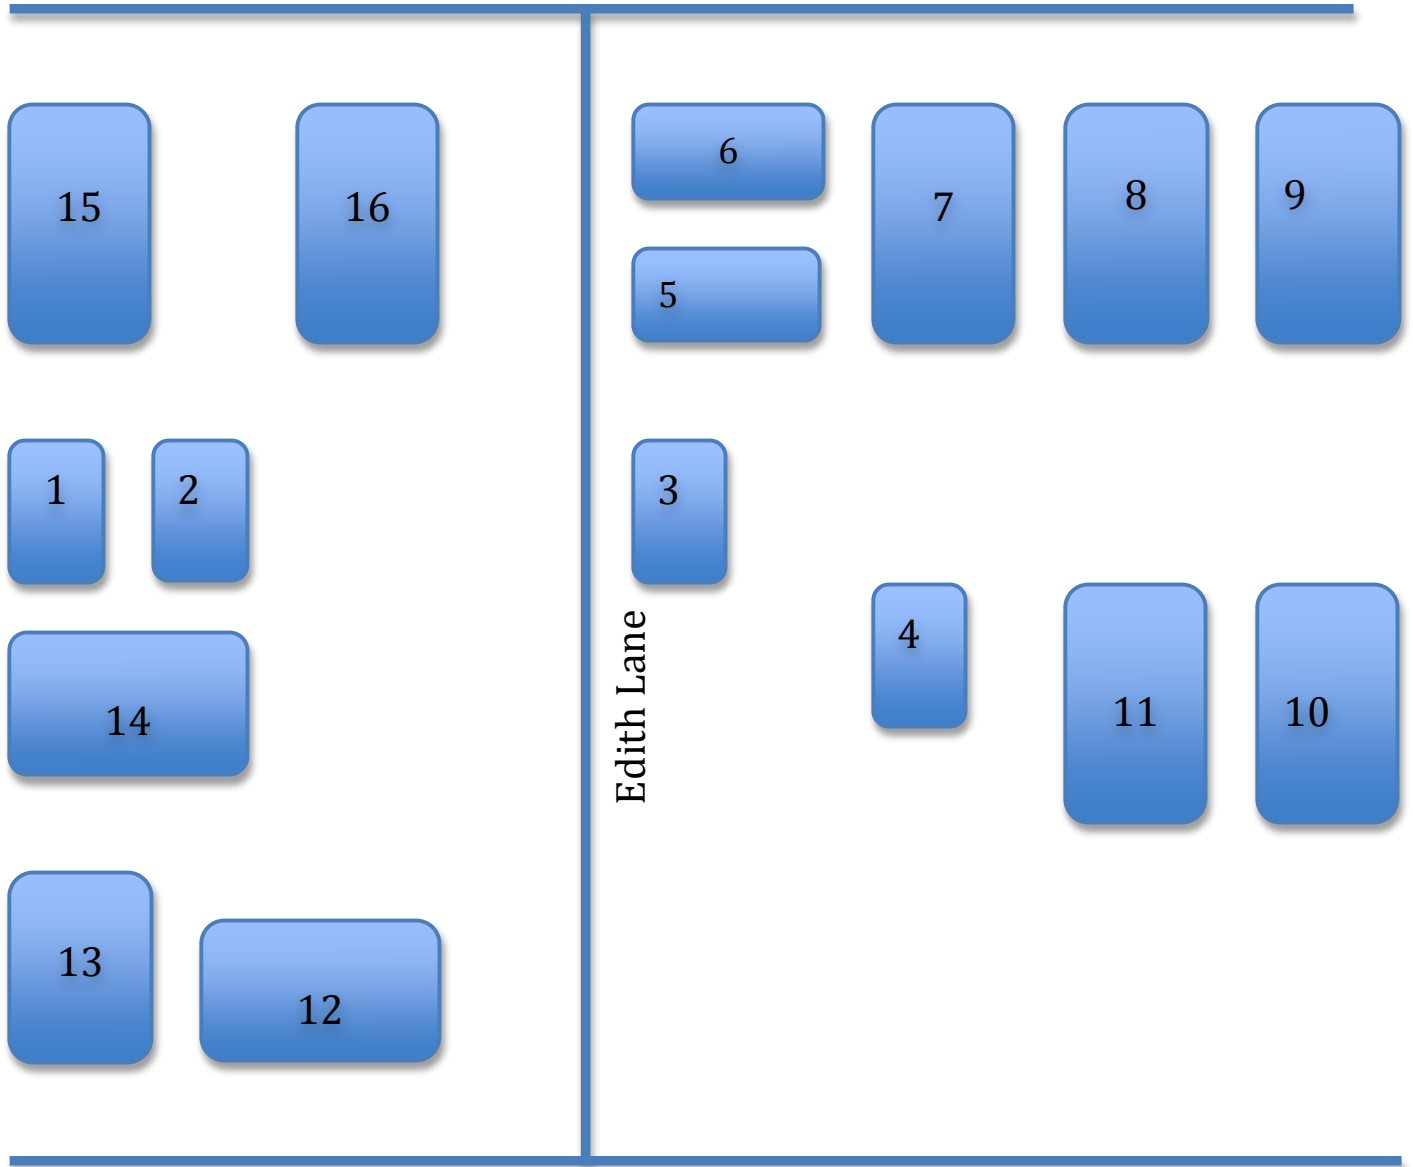

Louisville Soccer Park

River Road

Mellwood Avenue