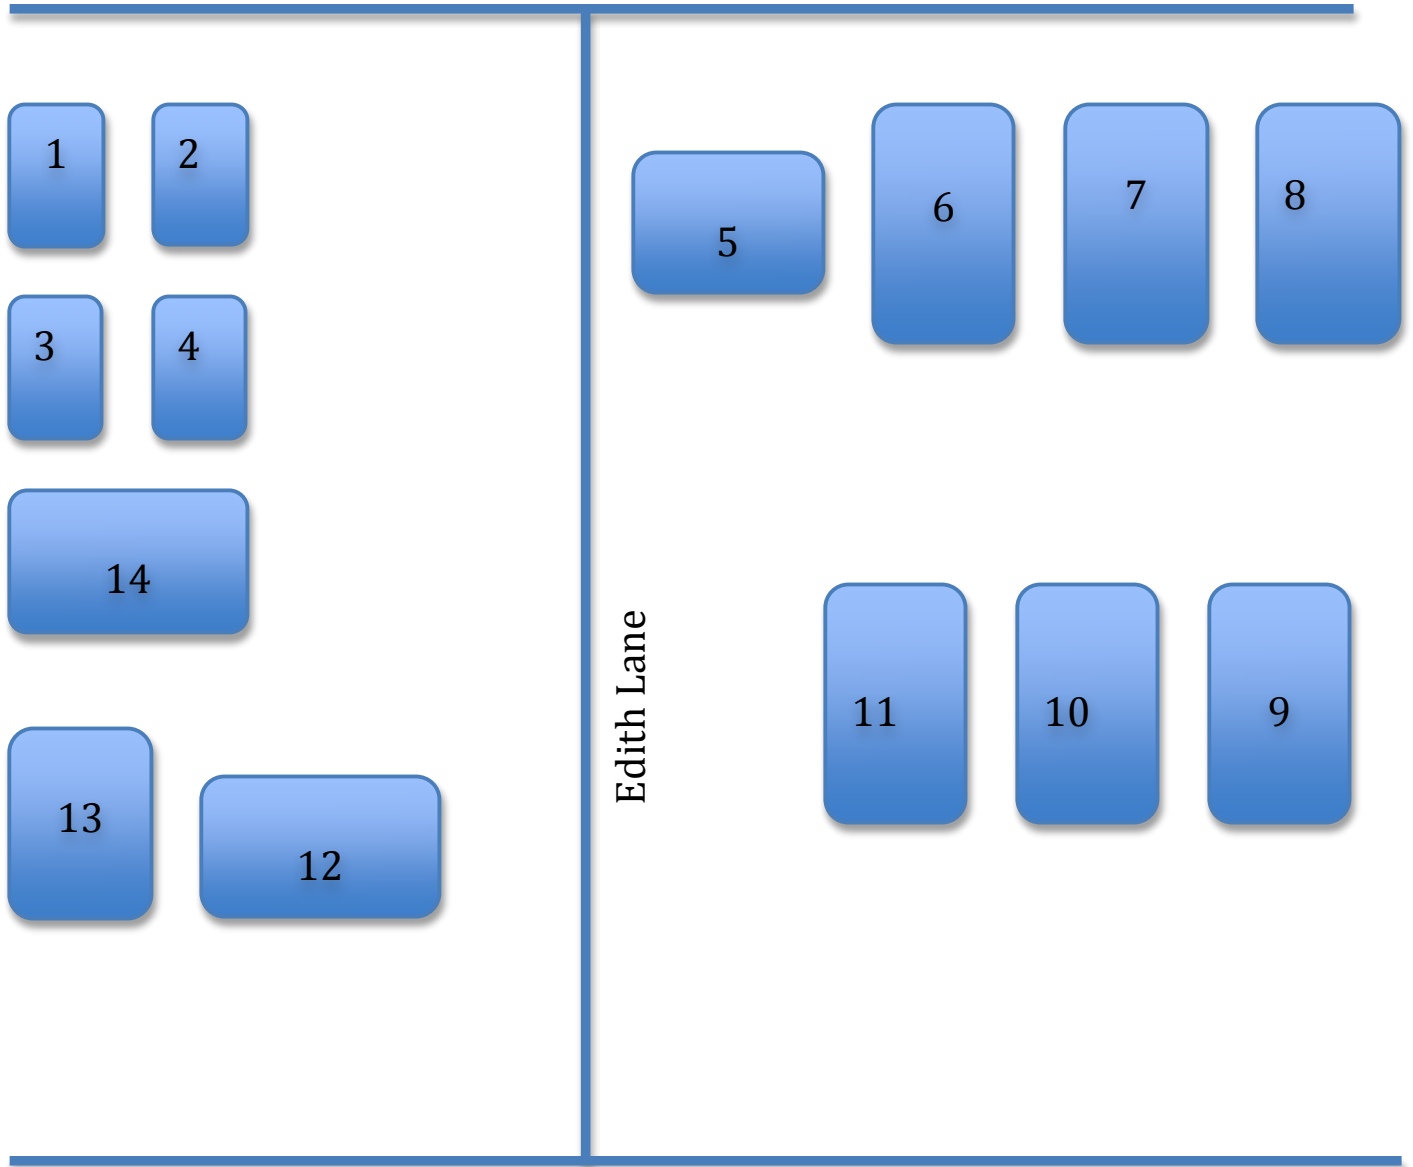

Louisville Soccer Park

River Road

Mellwood Avenue